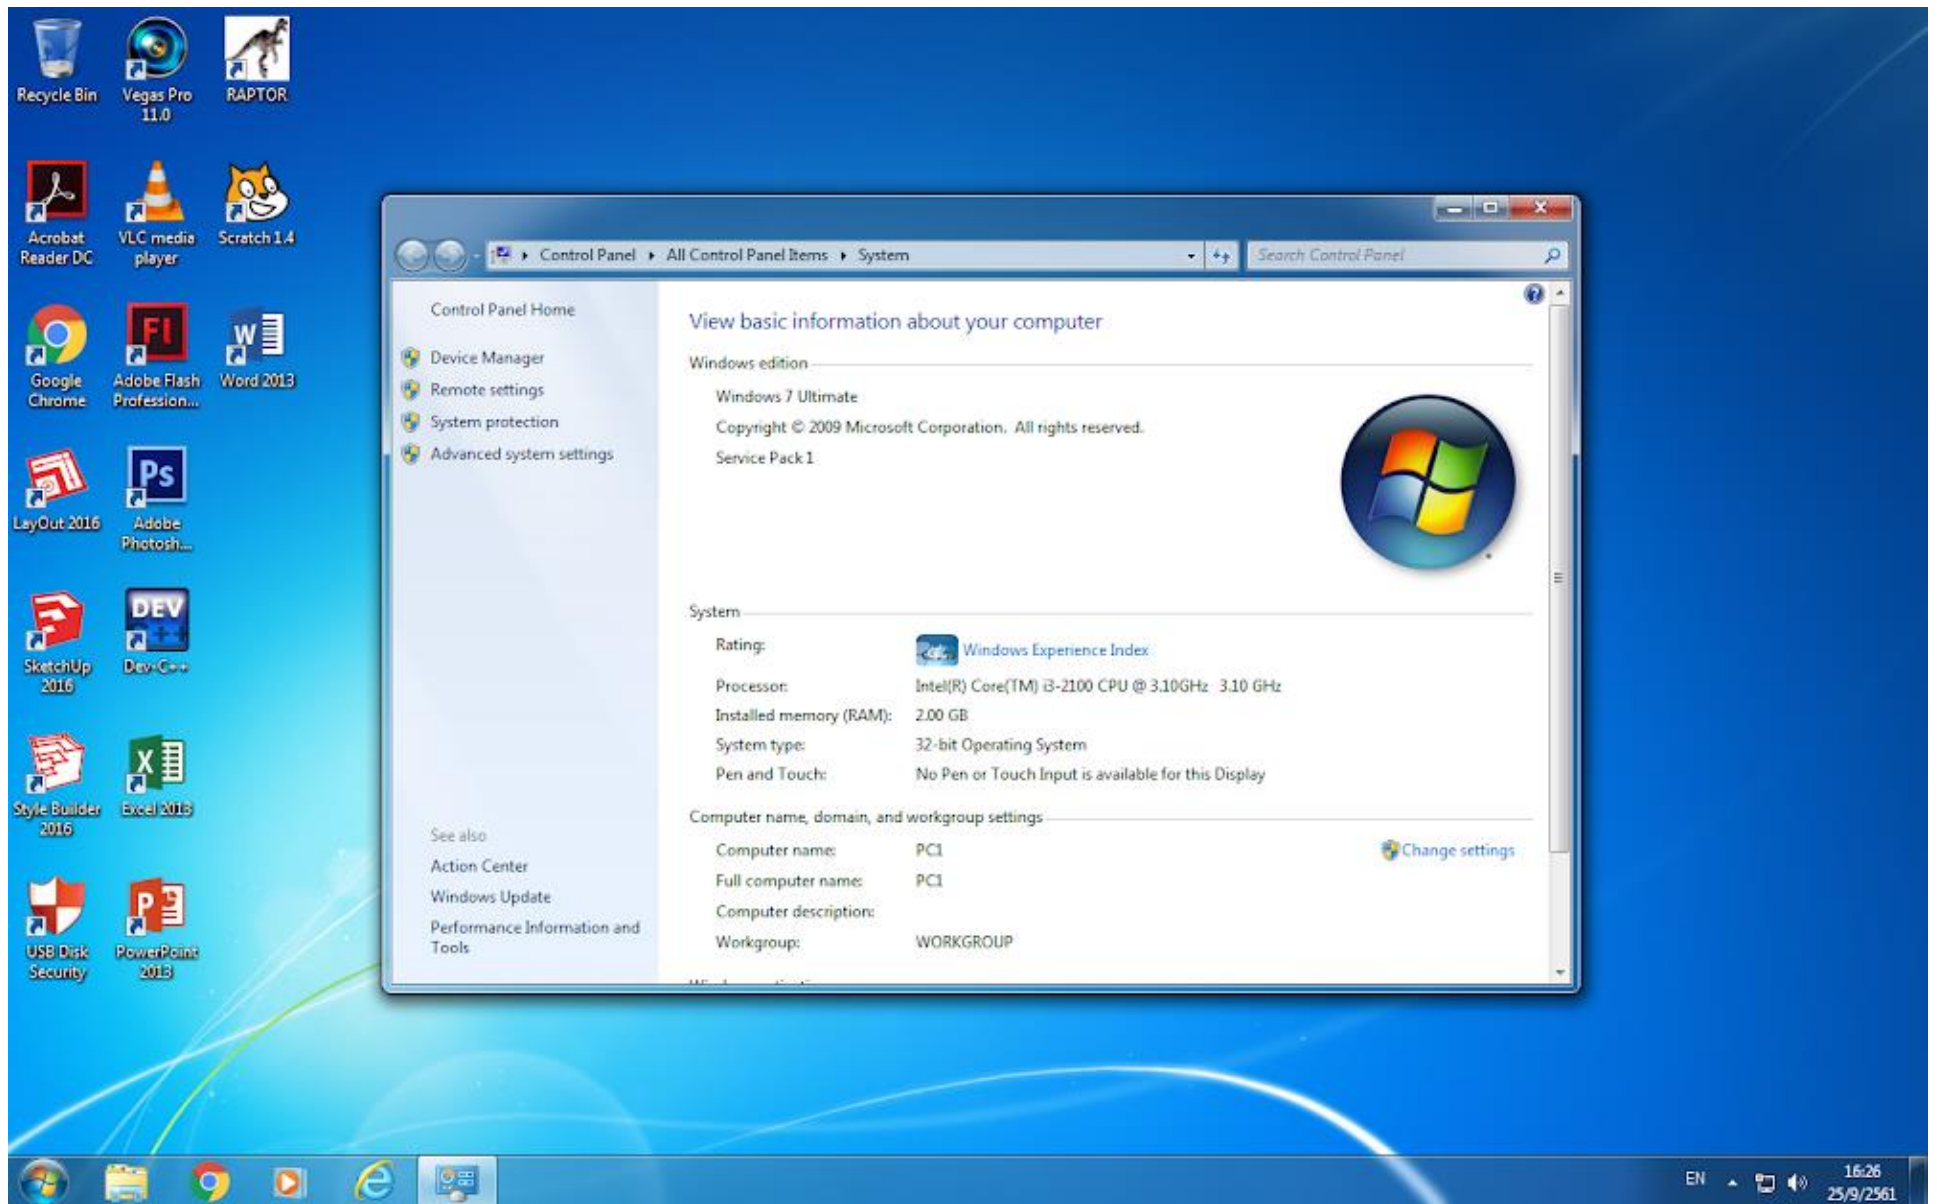

สเปคคอมพิวเตอร์ห้องคอมพิวเตอร์ 3

CPU Core i3 3.1 GHz RAM 2 GB System 32 bit หมายถึง โปรแกรมพื้นฐานตามภาพ